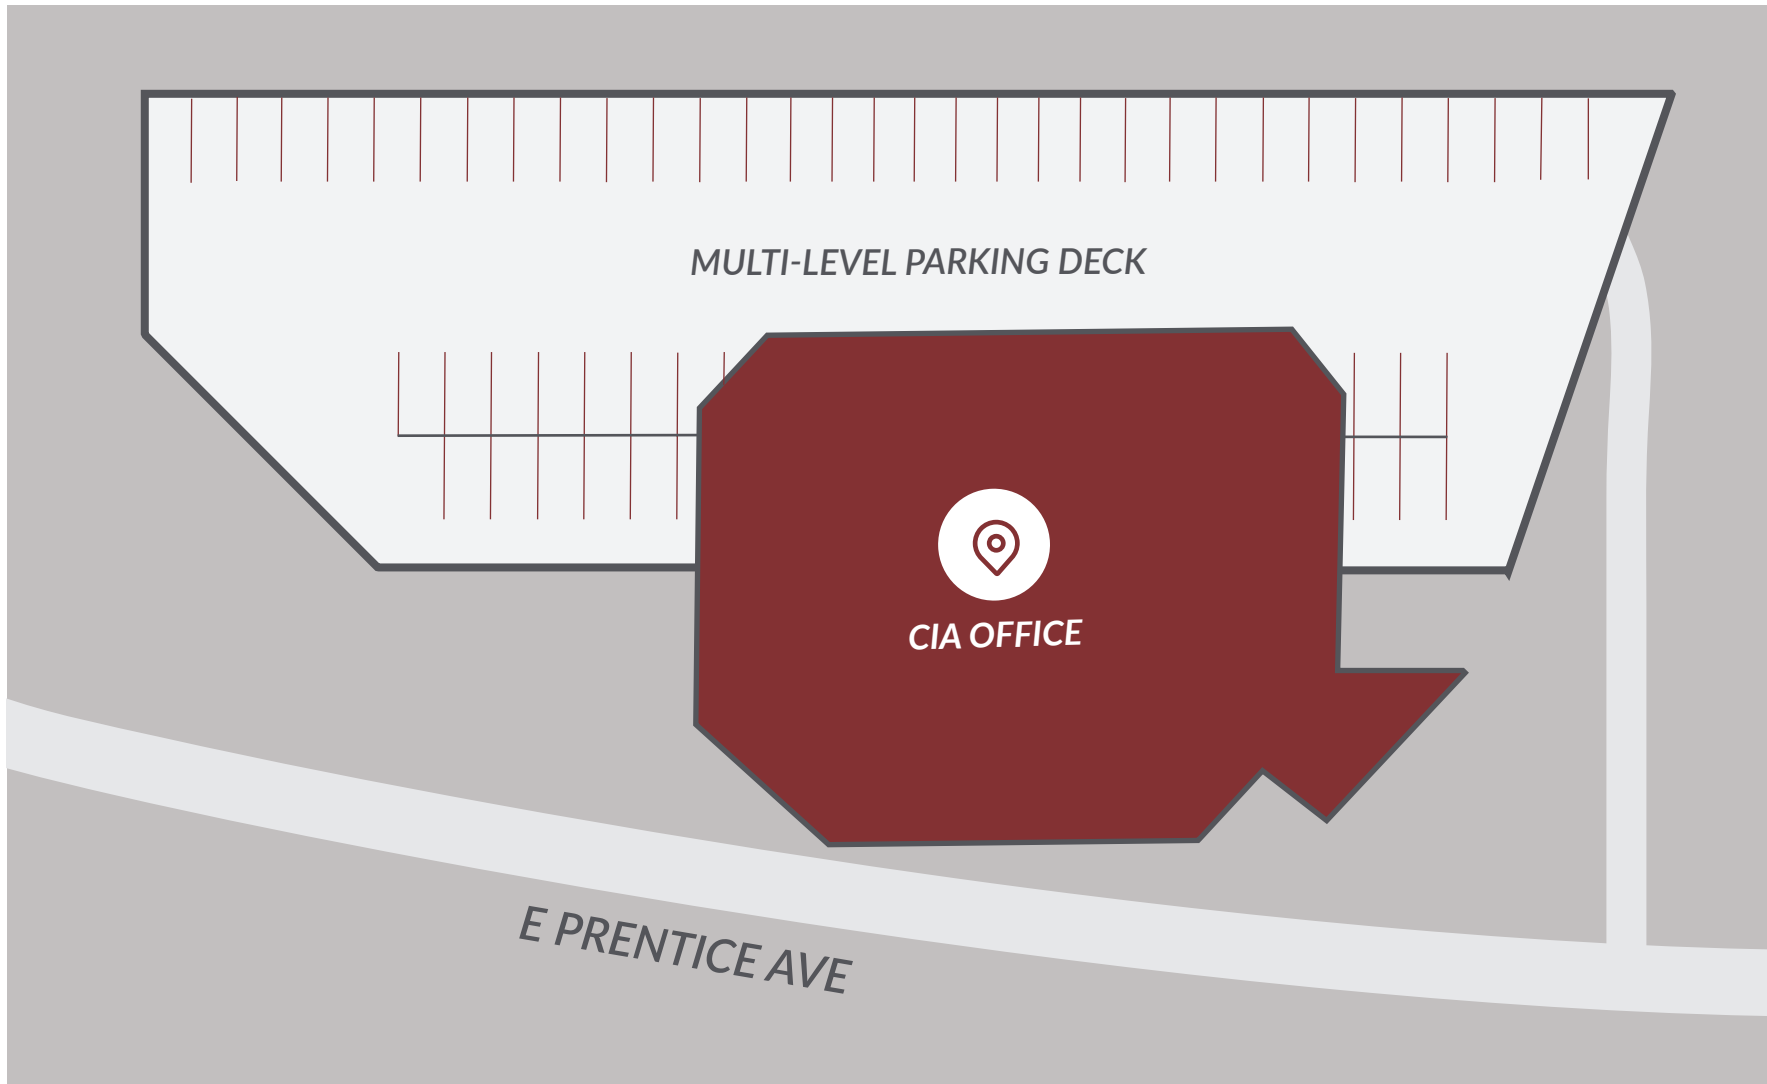

Parking Instructions

Turn into the entrance on the right side of the building and you can go up or down the ramp for any available parking spot.

Driving Directions to 8101 E. Prentice Ave. Ste 1000, Greenwood Village, CO 80111

Coming South on I-25

Continue on I-25 S to DTC Blvd. Take exit 200 from I-25 S
Use the right 2 lanes to take exit 200 for I-225 N toward I-70/Aurora/Limon
Keep right to continue on Exit 2, follow signs for Tamarac St/Dtc Blvd
Keep right at the fork, follow signs for DTC Boulevard/Yosemite Street
Continue on DTC Blvd. Drive to E Prentice Ave in Greenwood Village
Turn right onto E Prentice Ave
Destination will be on the right

Coming North on I-25

Take I-25 N
Use the right lane to take exit 199 for CO-88 toward Belleview
Avenue
Keep right, follow signs for Syracuse Street/Belleview Ave
Merge onto E Belleview Ave
Turn right onto DTC Blvd
Turn right onto E Prentice Ave
Destination will be on the right